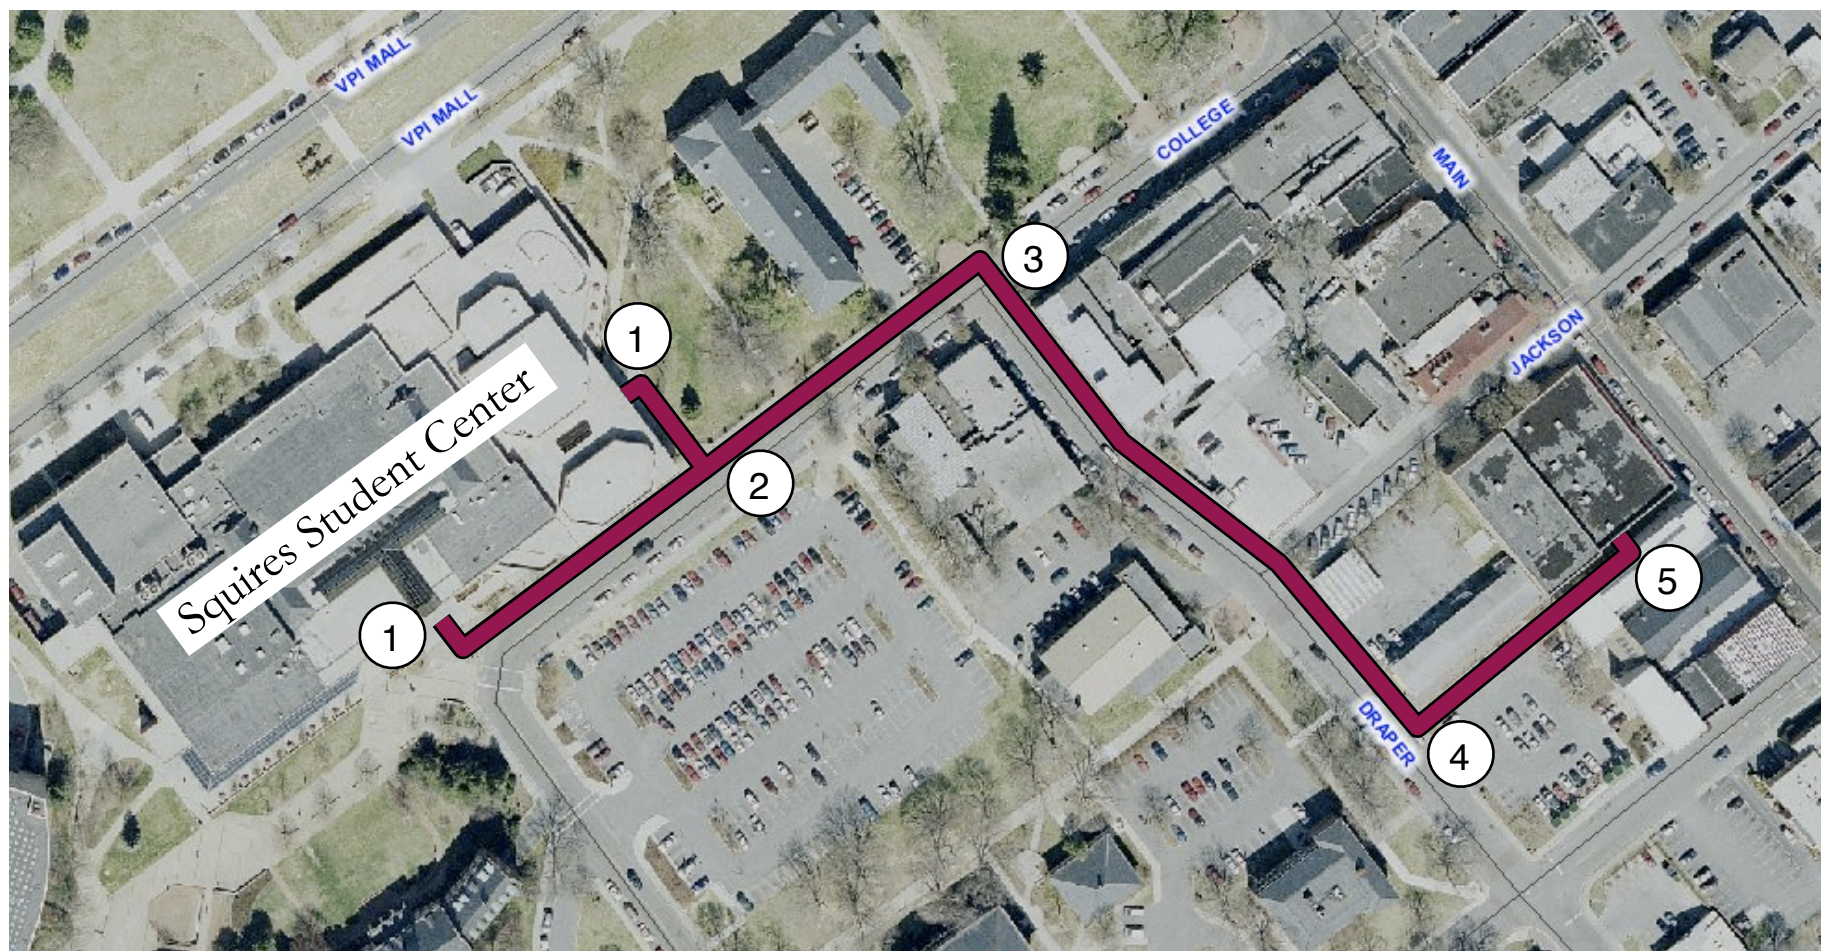

Map and Directions to the VT Music Department Recording Studio and DISIS

1. Leaving the first floor of the Squires Student Center, walk towards College Ave.
2. Turn left onto College Ave. and follow to the intersection of Draper Rd.
3. Turn right onto Draper Rd. and walk 1.5 blocks to the Farmers Market parking lot.
4. Turn left into the brick alley beside the parking lot and follow it towards Main St.
5. Enter the first glass door on the left (it has a VT logo) into the entrance hallway. Once inside, use the second door on the left to go upstairs to the second floor. There are two doors at the top of the stairs; the Recording Studio in front (with a doorbell) and the Digital Interactive Sound And Intermedia Studio to the right.